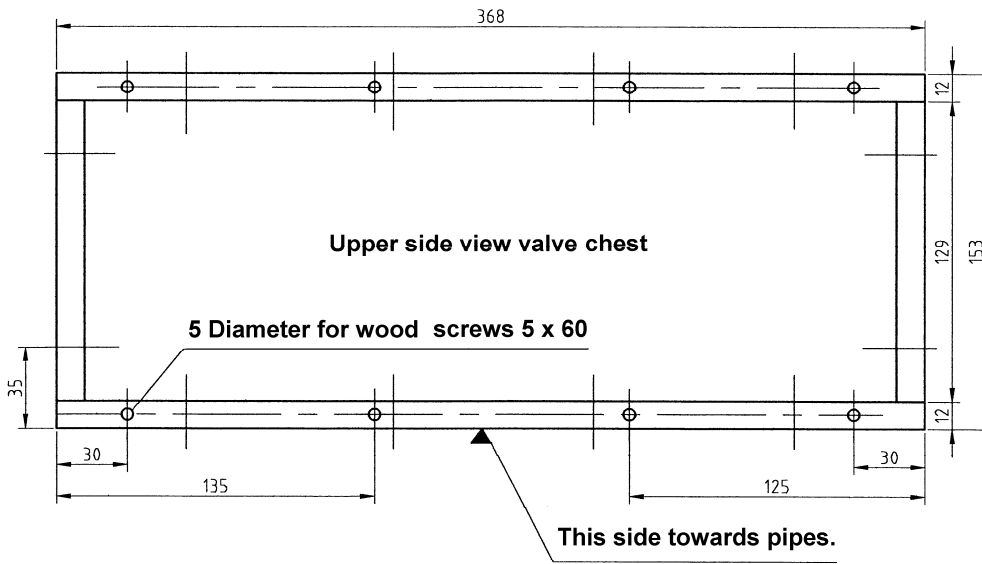

Technical specifications.

Dimensions:

Width:	57 cm
Height:	67 cm
Depth:	43 cm (without crank)

Number of keys: 20

Disposition:

11 pipes melody	8' covered
11 pipes melody	8' covered (vibrato)
11 pipes melody	4' wood piccolo
11 pipes melody	4' violin
6 pipes accompany	8' covered
3 + 3 pipes bass	8' covered + octave

Number sliding registers: 4

Wind pressure: 150 mm water pressure

Command system: deairing system

Bellow system: 2 feeders and 1 reservoir bellow

Cover and side parts with sink wood screws 3,5x25

>20 pieces<

Upper side view valve chest

5 Diameter for wood screws 5 x 60

This side towards pipes.

Valve chest: window with screwed in cover.

Example: C2
Register 1 and 2