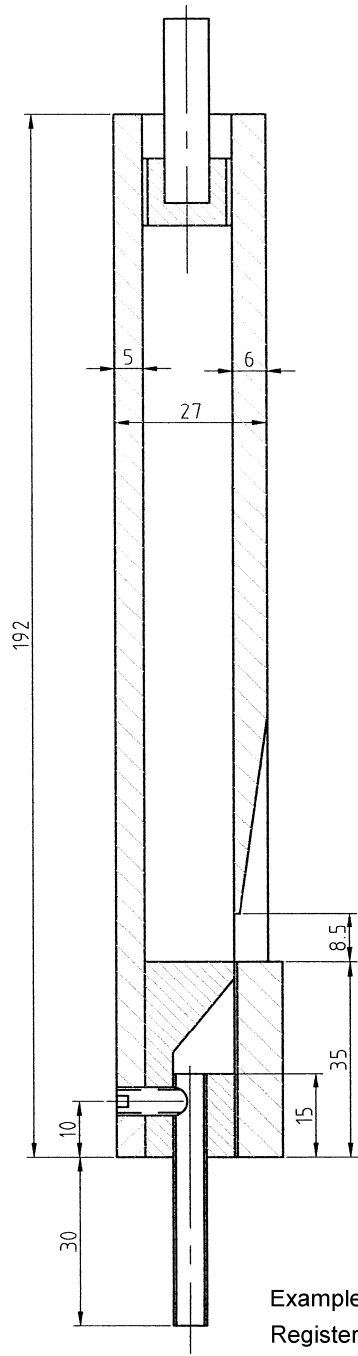

Technical specifications.

Dimensions:

Width:	57 cm
Height:	67 cm
Depth:	43 cm (without crank)

Number of keys: 20

Disposition:

11 pipes melody	8' covered
11 pipes melody	8' covered (vibrato)
11 pipes melody	4' wood piccolo
11 pipes melody	4' violin
6 pipes accompany	8' covered
3 + 3 pipes bass	8' covered + octave

Number sliding registers: 4

Wind pressure: 150 mm water pressure

Command system: deairing system

Bellow system: 2 feeders and 1 reservoir bellow

Cover and side parts with sink wood screws 3,5x25

>20 pieces<

Upper side view valve chest

5 Diameter for wood screws 5 x 60

This side towards pipes.

Valve chest: window with screwed in cover.

Example: C2
Register 1 and 2