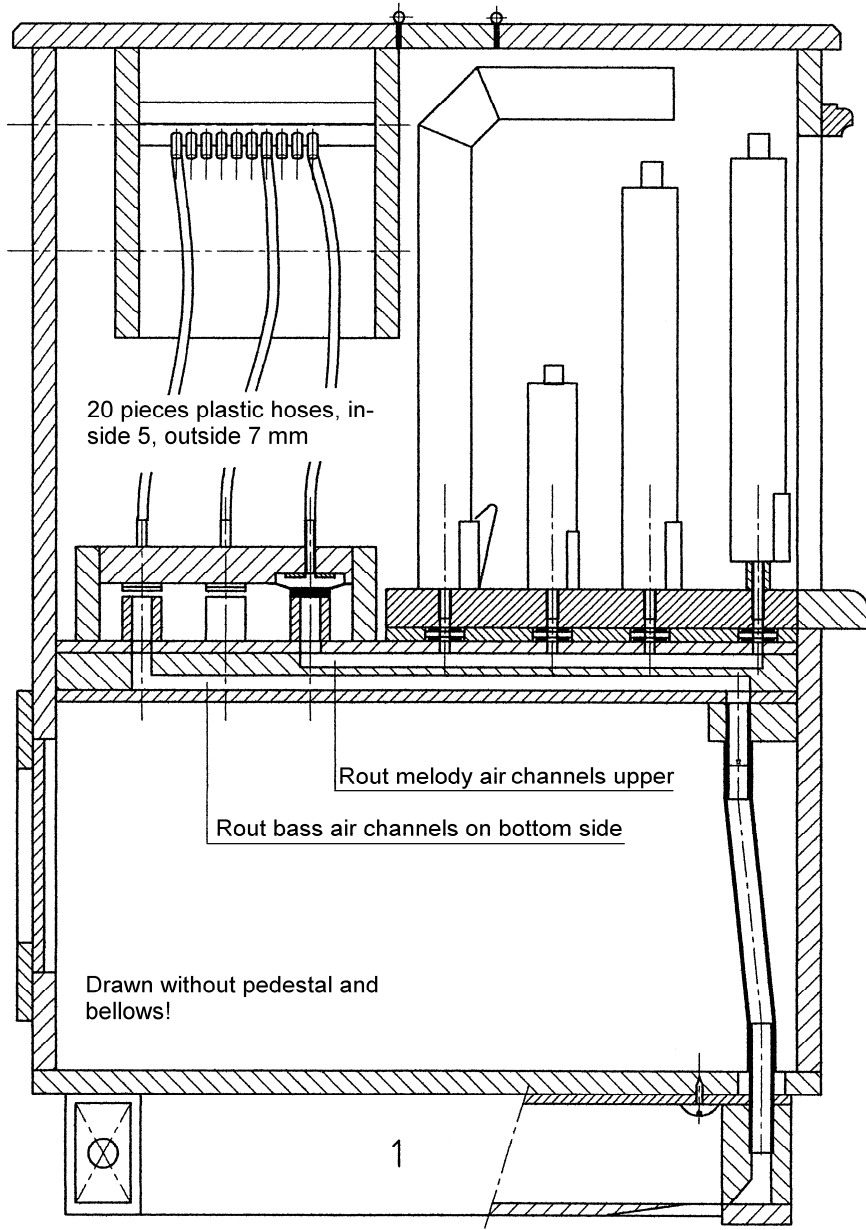

Technical specifications.

Dimensions:

Width:	57 cm
Height:	67 cm
Depth:	43 cm (without crank)

Number of keys: 20

Disposition:

11 pipes melody	8' covered
11 pipes melody	8' covered (vibrato)
11 pipes melody	4' wood piccolo
11 pipes melody	4' violin
6 pipes accompany	8' covered
3 + 3 pipes bass	8' covered + octave

Number sliding registers: 4

Wind pressure: 150 mm water pressure

Command system: deairing system

Bellow system: 2 feeders and 1 reservoir bellow

Cover and side parts with sink wood screws 3,5x25

>20 pieces<

Upper side view valve chest

5 Diameter for wood screws 5 x 60

This side towards pipes.

Valve chest: window with screwed in cover.

Example: C2
Register 1 and 2