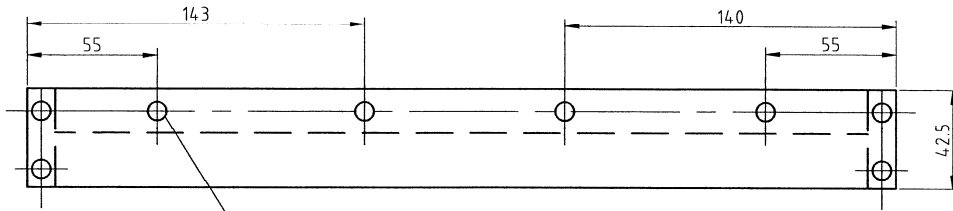

Technical specifications.

Dimensions:

Width:	57 cm
Height:	67 cm
Depth:	43 cm (without crank)

Number of keys: 20

Disposition:

11 pipes melody	8' covered
11 pipes melody	8' covered (vibrato)
11 pipes melody	4' wood piccolo
11 pipes melody	4' violin
6 pipes accompany	8' covered
3 + 3 pipes bass	8' covered + octave

Number sliding registers: 4

Wind pressure: 150 mm water pressure

Command system: deairing system

Bellow system: 2 feeders and 1 reservoir bellow

Cover and side parts with sink wood screws 3,5x25

>20 pieces<

Upper side view valve chest

5 Diameter for wood screws 5 x 60

This side towards pipes.

Valve chest: window with screwed in cover.

Example: C2
Register 1 and 2