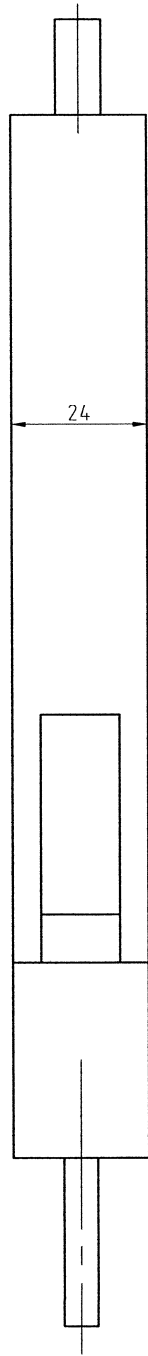

Technical specifications.

Dimensions:

Width:	57 cm
Height:	67 cm
Depth:	43 cm (without crank)

Number of keys: 20

Disposition:

11 pipes melody	8' covered
11 pipes melody	8' covered (vibrato)
11 pipes melody	4' wood piccolo
11 pipes melody	4' violin
6 pipes accompany	8' covered
3 + 3 pipes bass	8' covered + octave

Number sliding registers: 4

Wind pressure: 150 mm water pressure

Command system: deairing system

Bellow system: 2 feeders and 1 reservoir bellow

Cover and side parts with sink wood screws 3,5x25

>20 pieces<

Upper side view valve chest

5 Diameter for wood screws 5 x 60

This side towards pipes.

Valve chest: window with screwed in cover.

Example: C2
Register 1 and 2